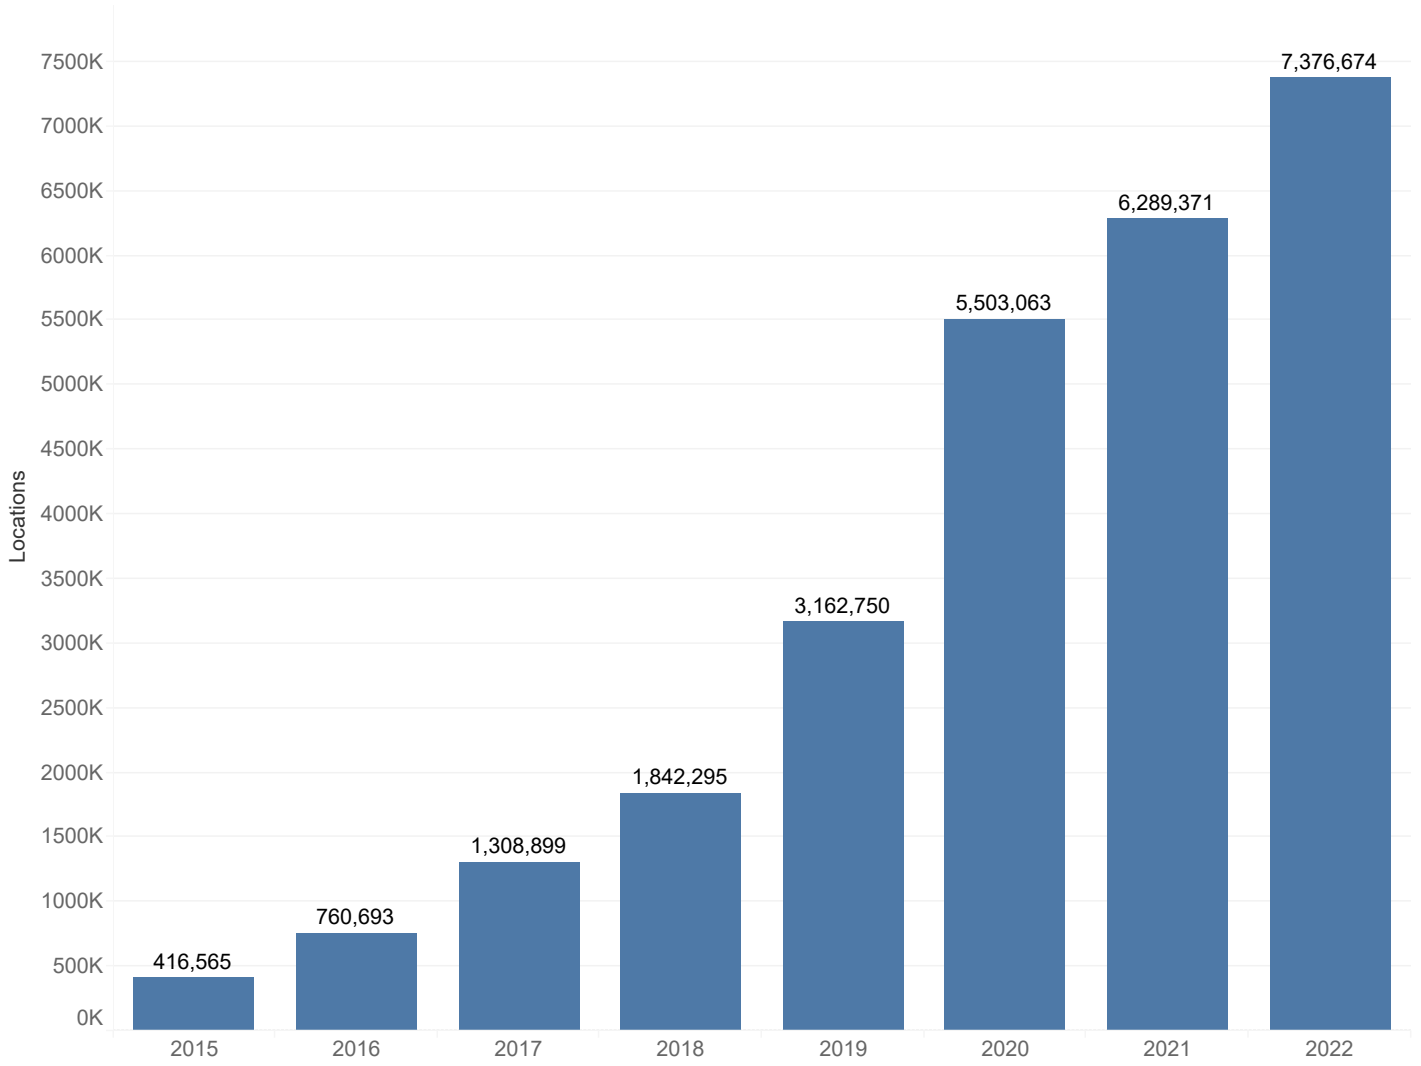

# Chart 1: Total Broadband Locations Deployed in HUBB

**Table 1: Locations Deployed by Speed Class**

Program	4/1	10/1	25/3+	100/20+	1 Gig+	Total
ACAM	30,359	145,529	211,842	71,371	113,230	572,331
ACAMII	6,460	22,232	137,309	90,193	125,894	382,088
AK Plan	1,137	10,028	33,766	9,717	3,404	58,052
CAF-BLS	3,445	39,907	226,010	308,559	470,011	1,047,932
CAFII		3,934,211	170,334	102,723	7,701	4,214,969
CAFII AUC		56	193,189	143,730	98,319	435,294
PR Fixed				86,098	154,875	240,973
RBE		635	17,290	2,823	7,258	28,006
RDOF			725	17,927	378,377	397,029
Grand Total	41,401	4,152,598	990,465	833,141	1,359,069	7,376,674

- 1) The data reflected is as of December 31, 2022
- 2) 1/256, 2/1, 4/1 are for 4/1
- 3) 6/1, 10/1 are for 10/1
- 4) 25/3, 25/5, 50/5 are for 25/3+
- 5) 100/20, 100/25, 100/5 are for 100/20+
- 6) 1 Gbps/100 Mbps, 1 Gbps/500Mbps are for 1 Gig+

## Chart 2: Locations Deployed to Date by Program

Timing of when the deployment starts can affect the number of locations deployed to date