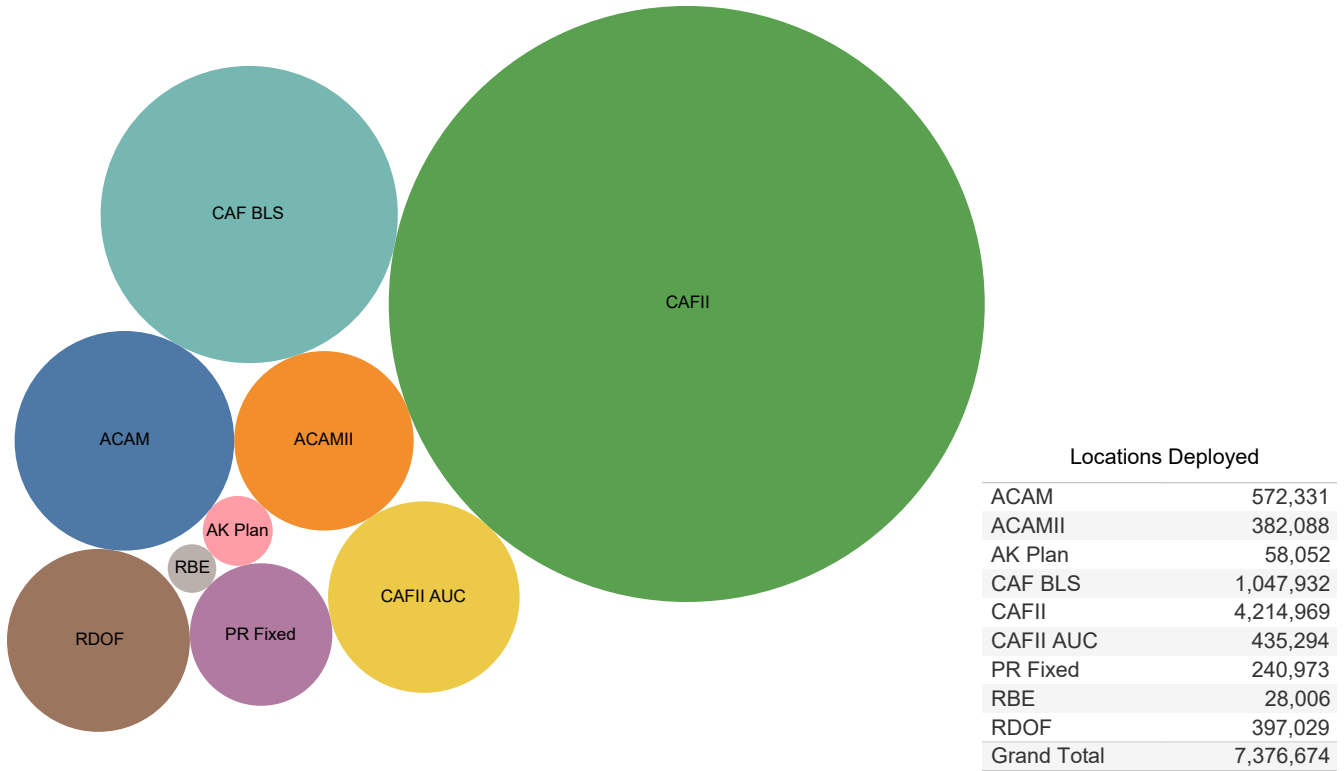

# Chart 1: Total Broadband Locations Deployed in HUBB

**Table 1: Locations Deployed by Speed Class**

Program	4/1	10/1	25/3+	100/20+	1 Gig+	Total
ACAM	30,359	145,529	211,842	71,371	113,230	572,331
ACAMII	6,460	22,232	137,309	90,193	125,894	382,088
AK Plan	1,137	10,028	33,766	9,717	3,404	58,052
CAF-BLS	3,445	39,907	226,010	308,559	470,011	1,047,932
CAFII		3,934,211	170,334	102,723	7,701	4,214,969
CAFII AUC		56	193,189	143,730	98,319	435,294
PR Fixed				86,098	154,875	240,973
RBE		635	17,290	2,823	7,258	28,006
RDOF			725	17,927	378,377	397,029
Grand Total	41,401	4,152,598	990,465	833,141	1,359,069	7,376,674

- 1) The data reflected is as of December 31, 2022
- 2) 1/256, 2/1, 4/1 are for 4/1
- 3) 6/1, 10/1 are for 10/1
- 4) 25/3, 25/5, 50/5 are for 25/3+
- 5) 100/20, 100/25, 100/5 are for 100/20+
- 6) 1 Gbps/100 Mbps, 1 Gbps/500Mbps are for 1 Gig+

## Chart 2: Locations Deployed to Date by Program

Timing of when the deployment starts can affect the number of locations deployed to date