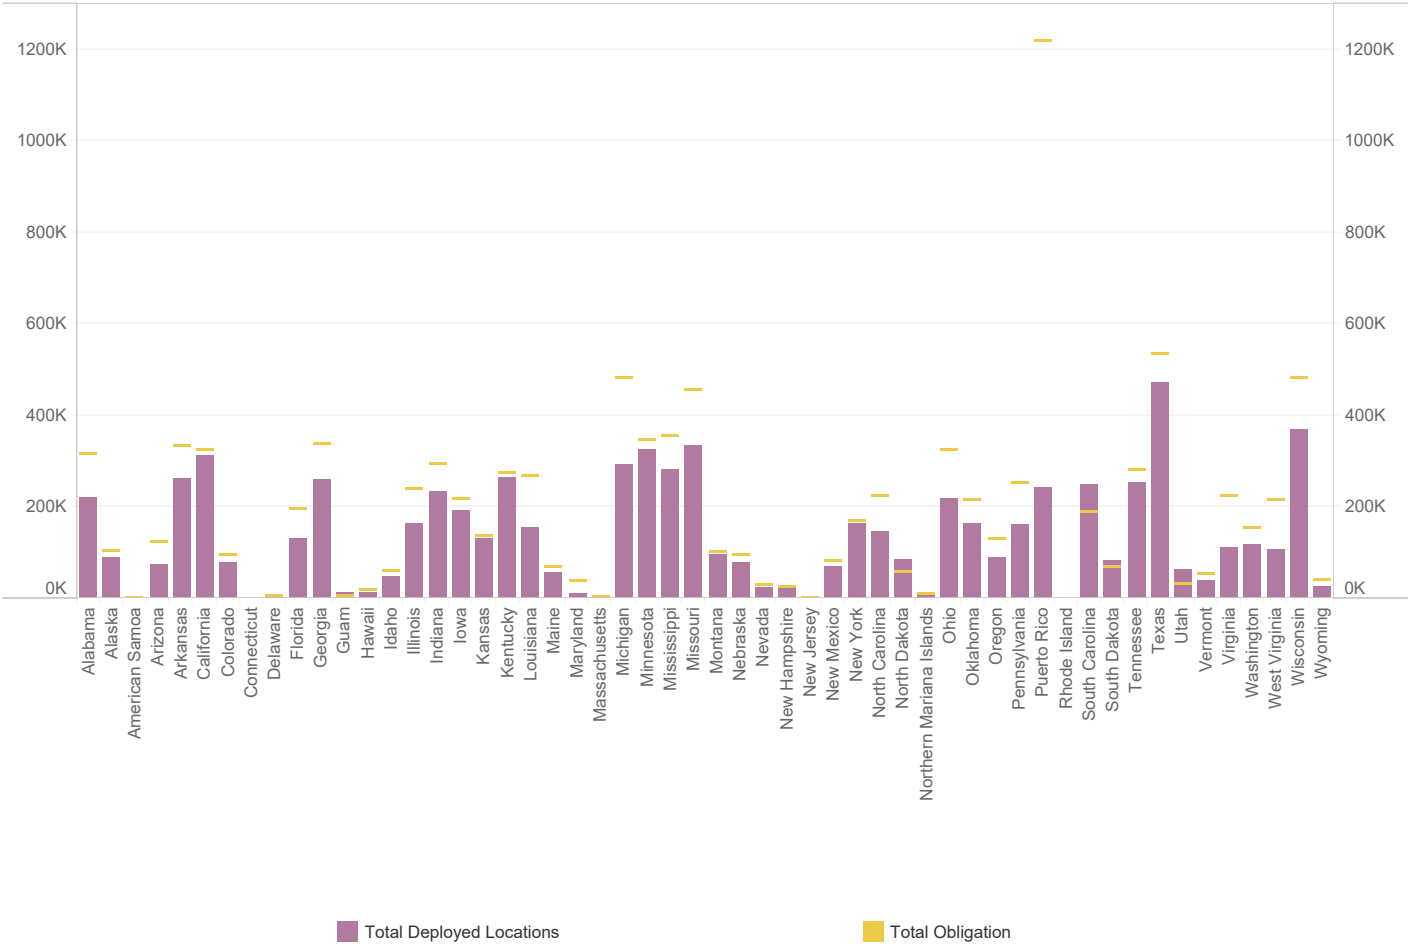

Chart 4: Total Obligation vs Deployed Locations by State for all Programs

The data reflected is as of December 31, 2022