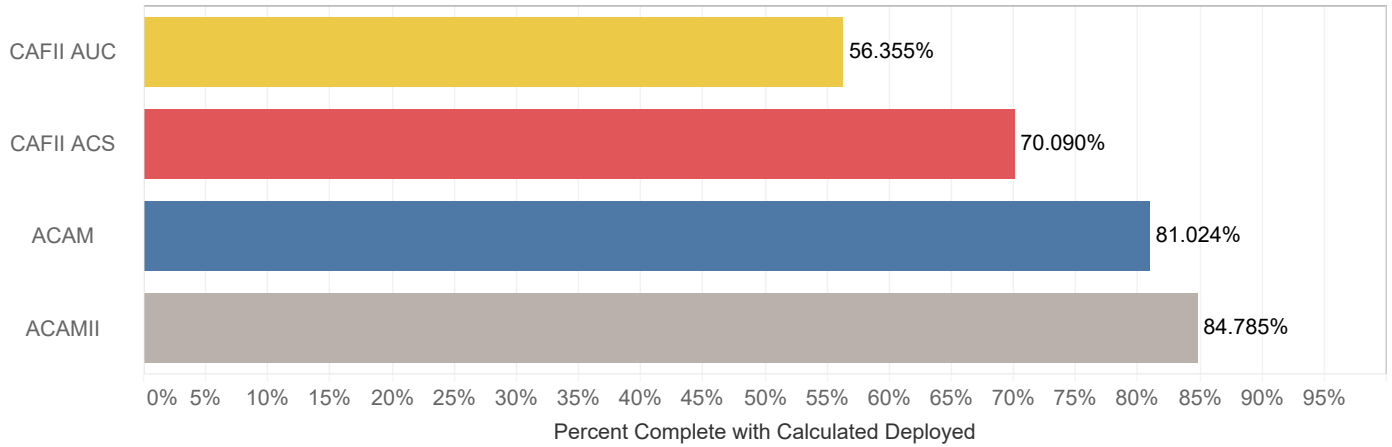

# Chart 1: Total Broadband Locations Deployed in HUBB

**Table 1: Locations Deployed by Speed Class**

Program	4/1	10/1	25/3+	100/20+	1 Gig+	Total
ACAM	30,359	145,529	211,842	71,371	113,230	572,331
ACAMII	6,460	22,232	137,309	90,193	125,894	382,088
AK Plan	1,137	10,028	33,766	9,717	3,404	58,052
CAF-BLS	3,445	39,907	226,010	308,559	470,011	1,047,932
CAFII		3,934,211	170,334	102,723	7,701	4,214,969
CAFII AUC		56	193,189	143,730	98,319	435,294
PR Fixed				86,098	154,875	240,973
RBE		635	17,290	2,823	7,258	28,006
RDOF			725	17,927	378,377	397,029
Grand Total	41,401	4,152,598	990,465	833,141	1,359,069	7,376,674

- 1) The data reflected is as of December 31, 2022
- 2) 1/256, 2/1, 4/1 are for 4/1
- 3) 6/1, 10/1 are for 10/1
- 4) 25/3, 25/5, 50/5 are for 25/3+
- 5) 100/20, 100/25, 100/5 are for 100/20+
- 6) 1 Gbps/100 Mbps, 1 Gbps/500Mbps are for 1 Gig+

## Chart 2: Locations Deployed to Date by Program

Timing of when the deployment starts can affect the number of locations deployed to date

### Chart 3: Overview of Programs with 2022 Obligations

Program	Calculated Deployed Locations	Total Obligation	Percent Complete
CAFII AUC	412,463	731,900	56.355%
CAFII ACS	22,128	31,571	70.090%
ACAM	525,371	648,418	81.024%
ACAMII	308,710	364,108	84.785%